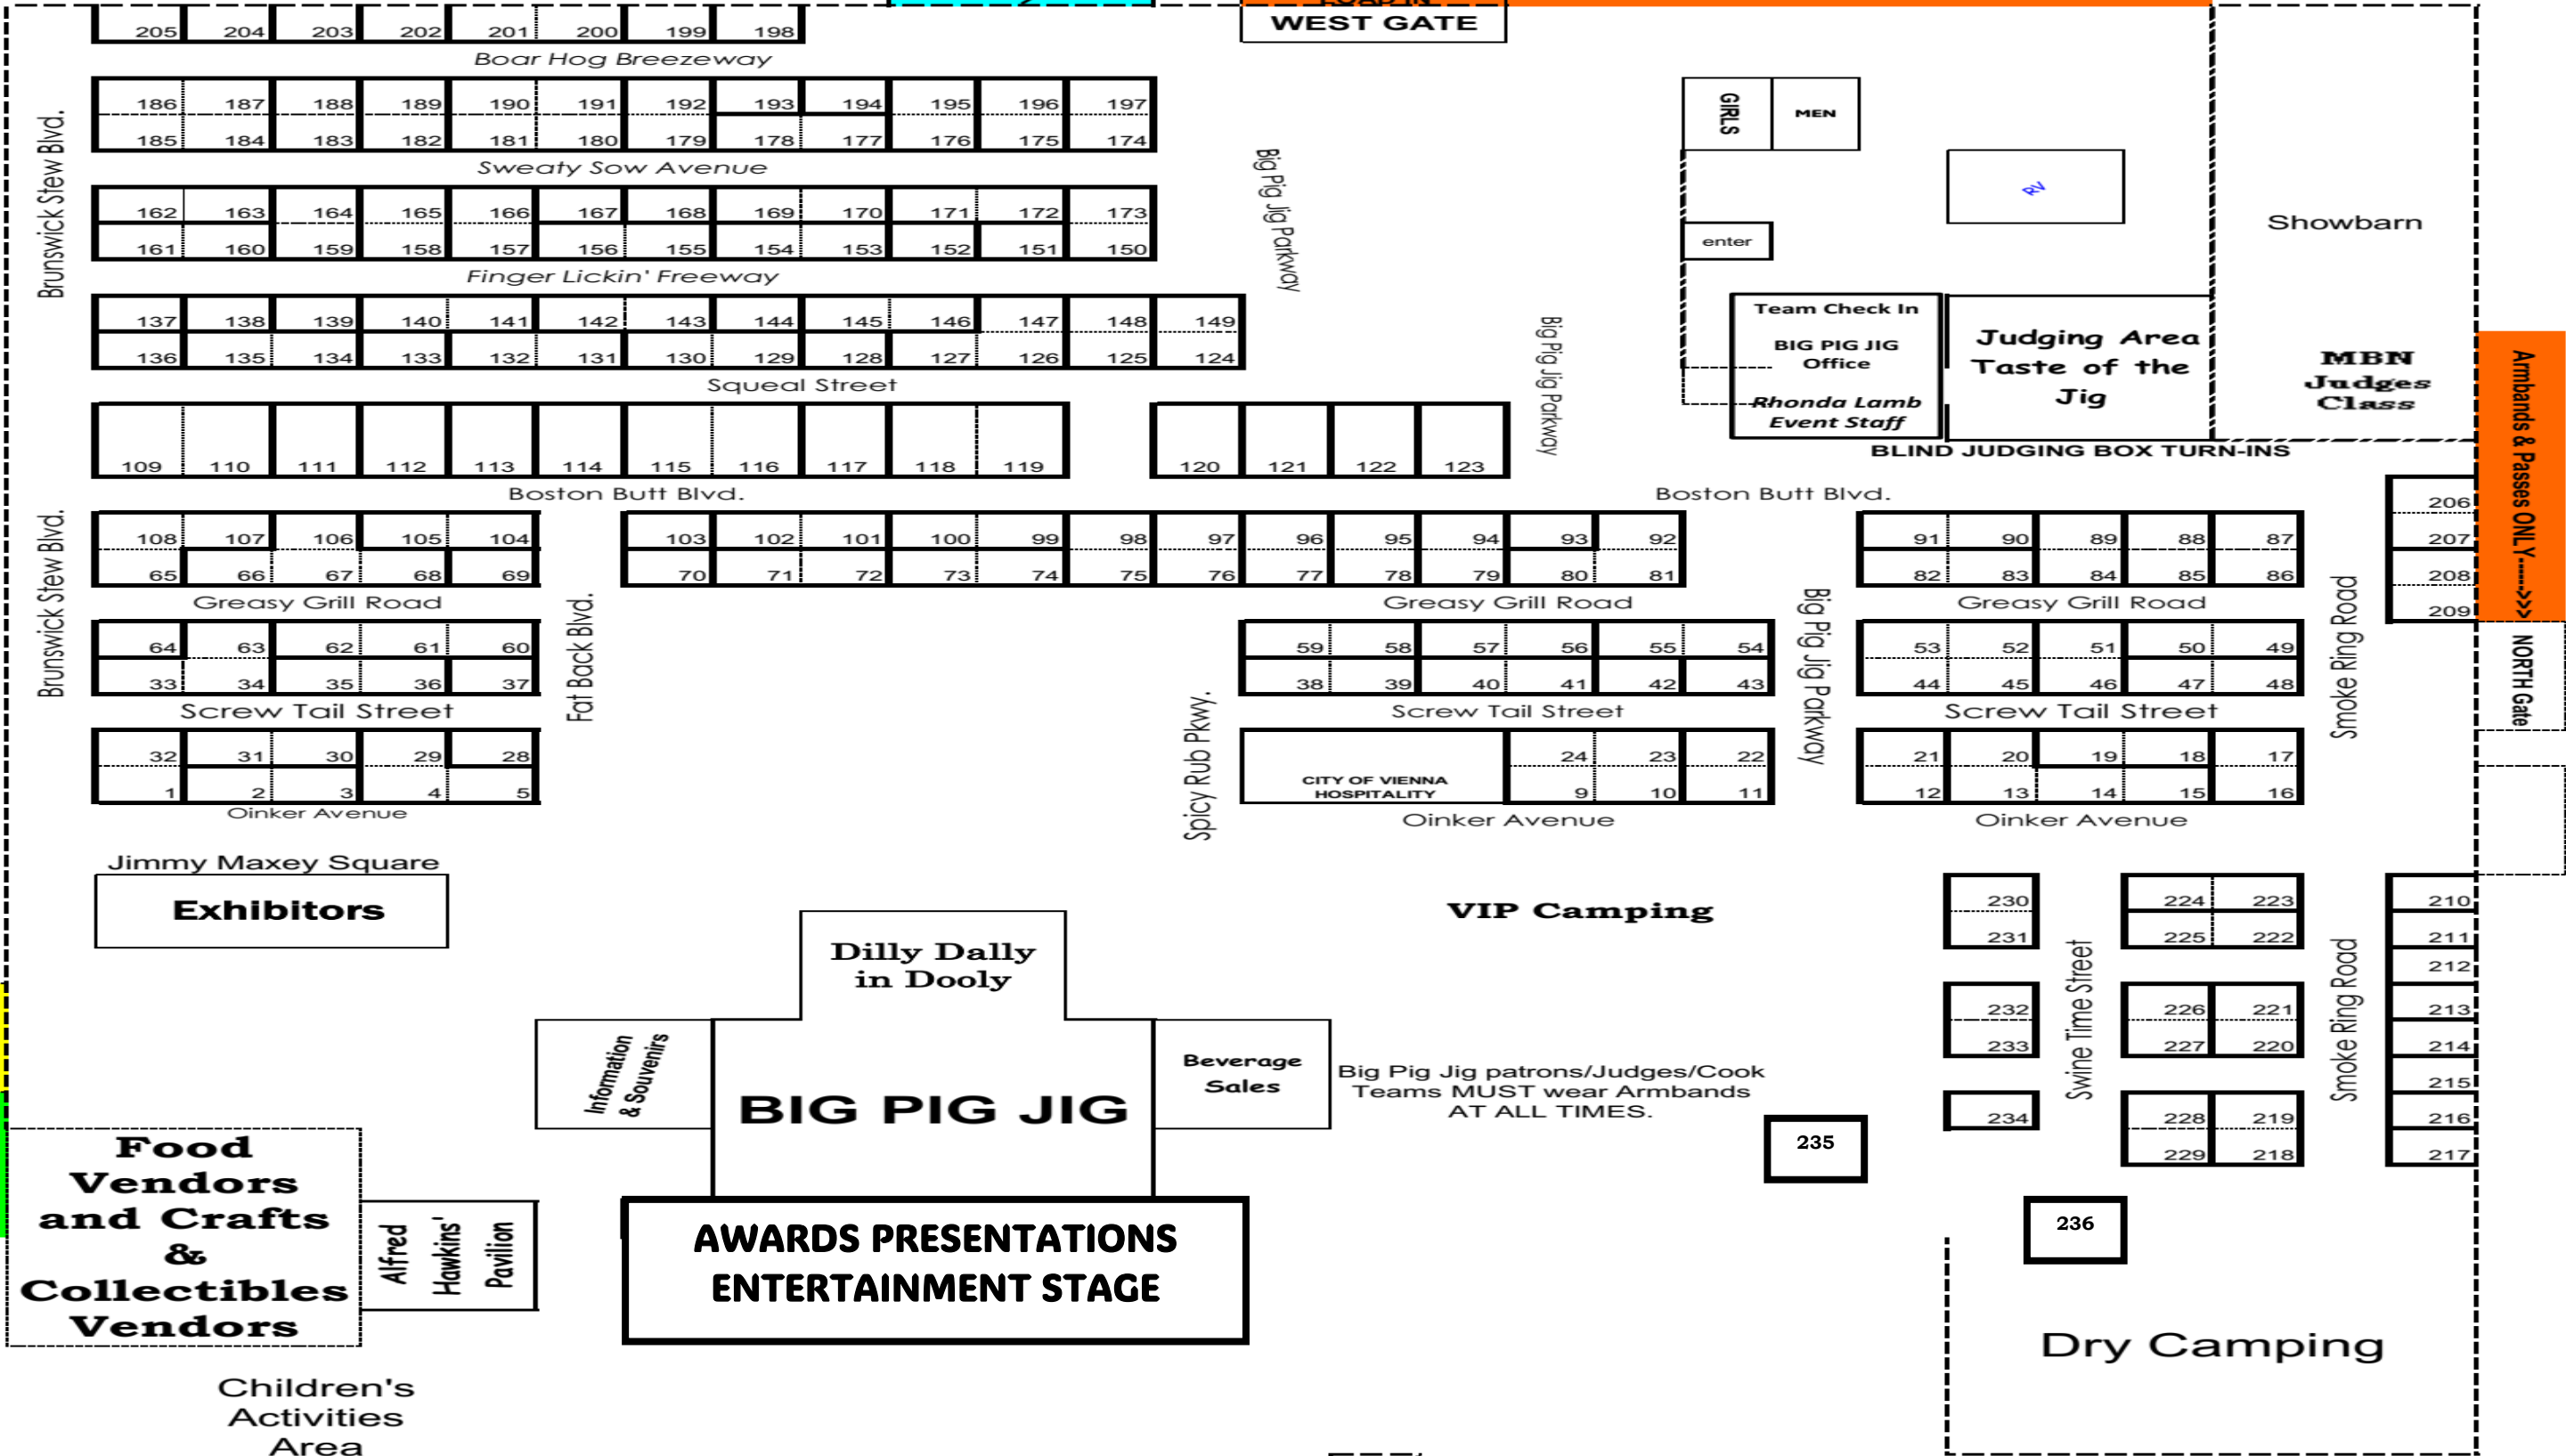

Big Pig Jig Village

BBQ City, USA (Vienna, GA)

Judges Entrance →

COOK TEAMS
LOAD IN
WEST GATE

<<<-----Armbands & Passes ONLY

South Gate Admissions

Armbands & Passes ONLY

NORTH Gate